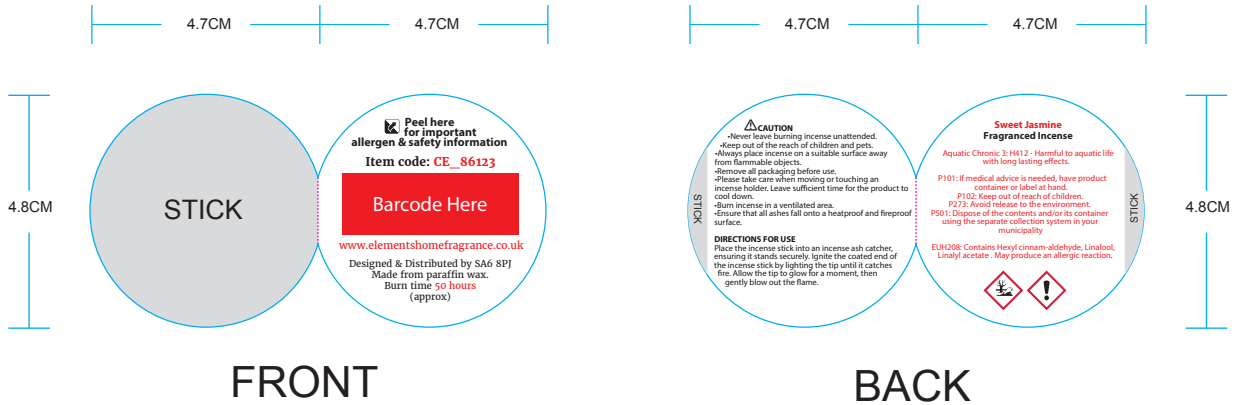

Incense warning - Cone

⚠ CAUTION

- •Never leave burning incense unattended.
- •Keep out of the reach of children and pets.
- •Always place incense on a suitable surface away from flammable objects.
- •Remove all packaging before use.
- •Please take care when moving or touching an incense holder. Leave sufficient time for the product to cool down.
- •Burn incense in a ventilated area.
- •Ensure that all ashes fall onto a heatproof and fireproof surface.

⚠ WARNING: May cause irritation if in direct contact with eyes.

DIRECTIONS FOR USE

Place the incense cone into an incense holder, ensuring it stands securely. Ignite the top end of the incense cone by lighting the tip until it catches fire. Allow the tip to glow for a moment, then gently blow out the flame. Enjoy the fragrant aroma as the incense cone releases its scent into the air.